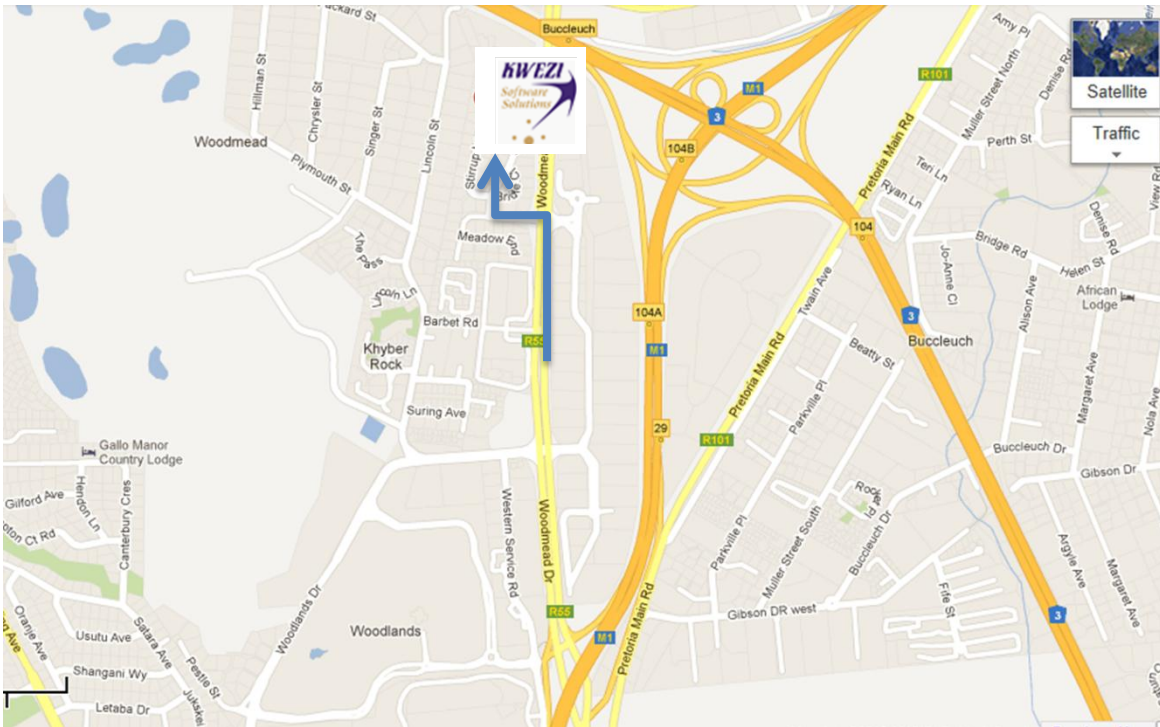

Directions to Kwezi Software Solutions

Physical Address:

26 Stirrup Lane, Woodmead Office Park, Woodmead Johannesburg

GPS coordinates:

S 26.046.750

E 28.089.560

From Johannesburg M1

- Take the M1 north freeway, Continue straight ahead onto M1 Freeway
- Take Woodmead Drive off ramp
- Drive straight onto Woodmead Road
- Drive past the 1st set of robots
- At the next robots turn left into Van Reenen street, and immediately right into Woodmead office park.

Drive straight on Saddle Drive, turn left into Stirrup Lane. Kwezi offices are on the right

From Pretoria/Midrand N1

- Take the N1 south heading towards Johannesburg
- Continue straight until you reach the Woodmead Off ramp
- Take the Woodmead off ramp and at the robots turn right into Woodmead Road
- Continue straight, pass two sets of robots
- At the 3rd set of robots turn left into Van Reenen street, immediately right into Woodmead office park. Drive straight on Saddle Drive, turn left into Stirrup Lane. Kwezi offices are on the right